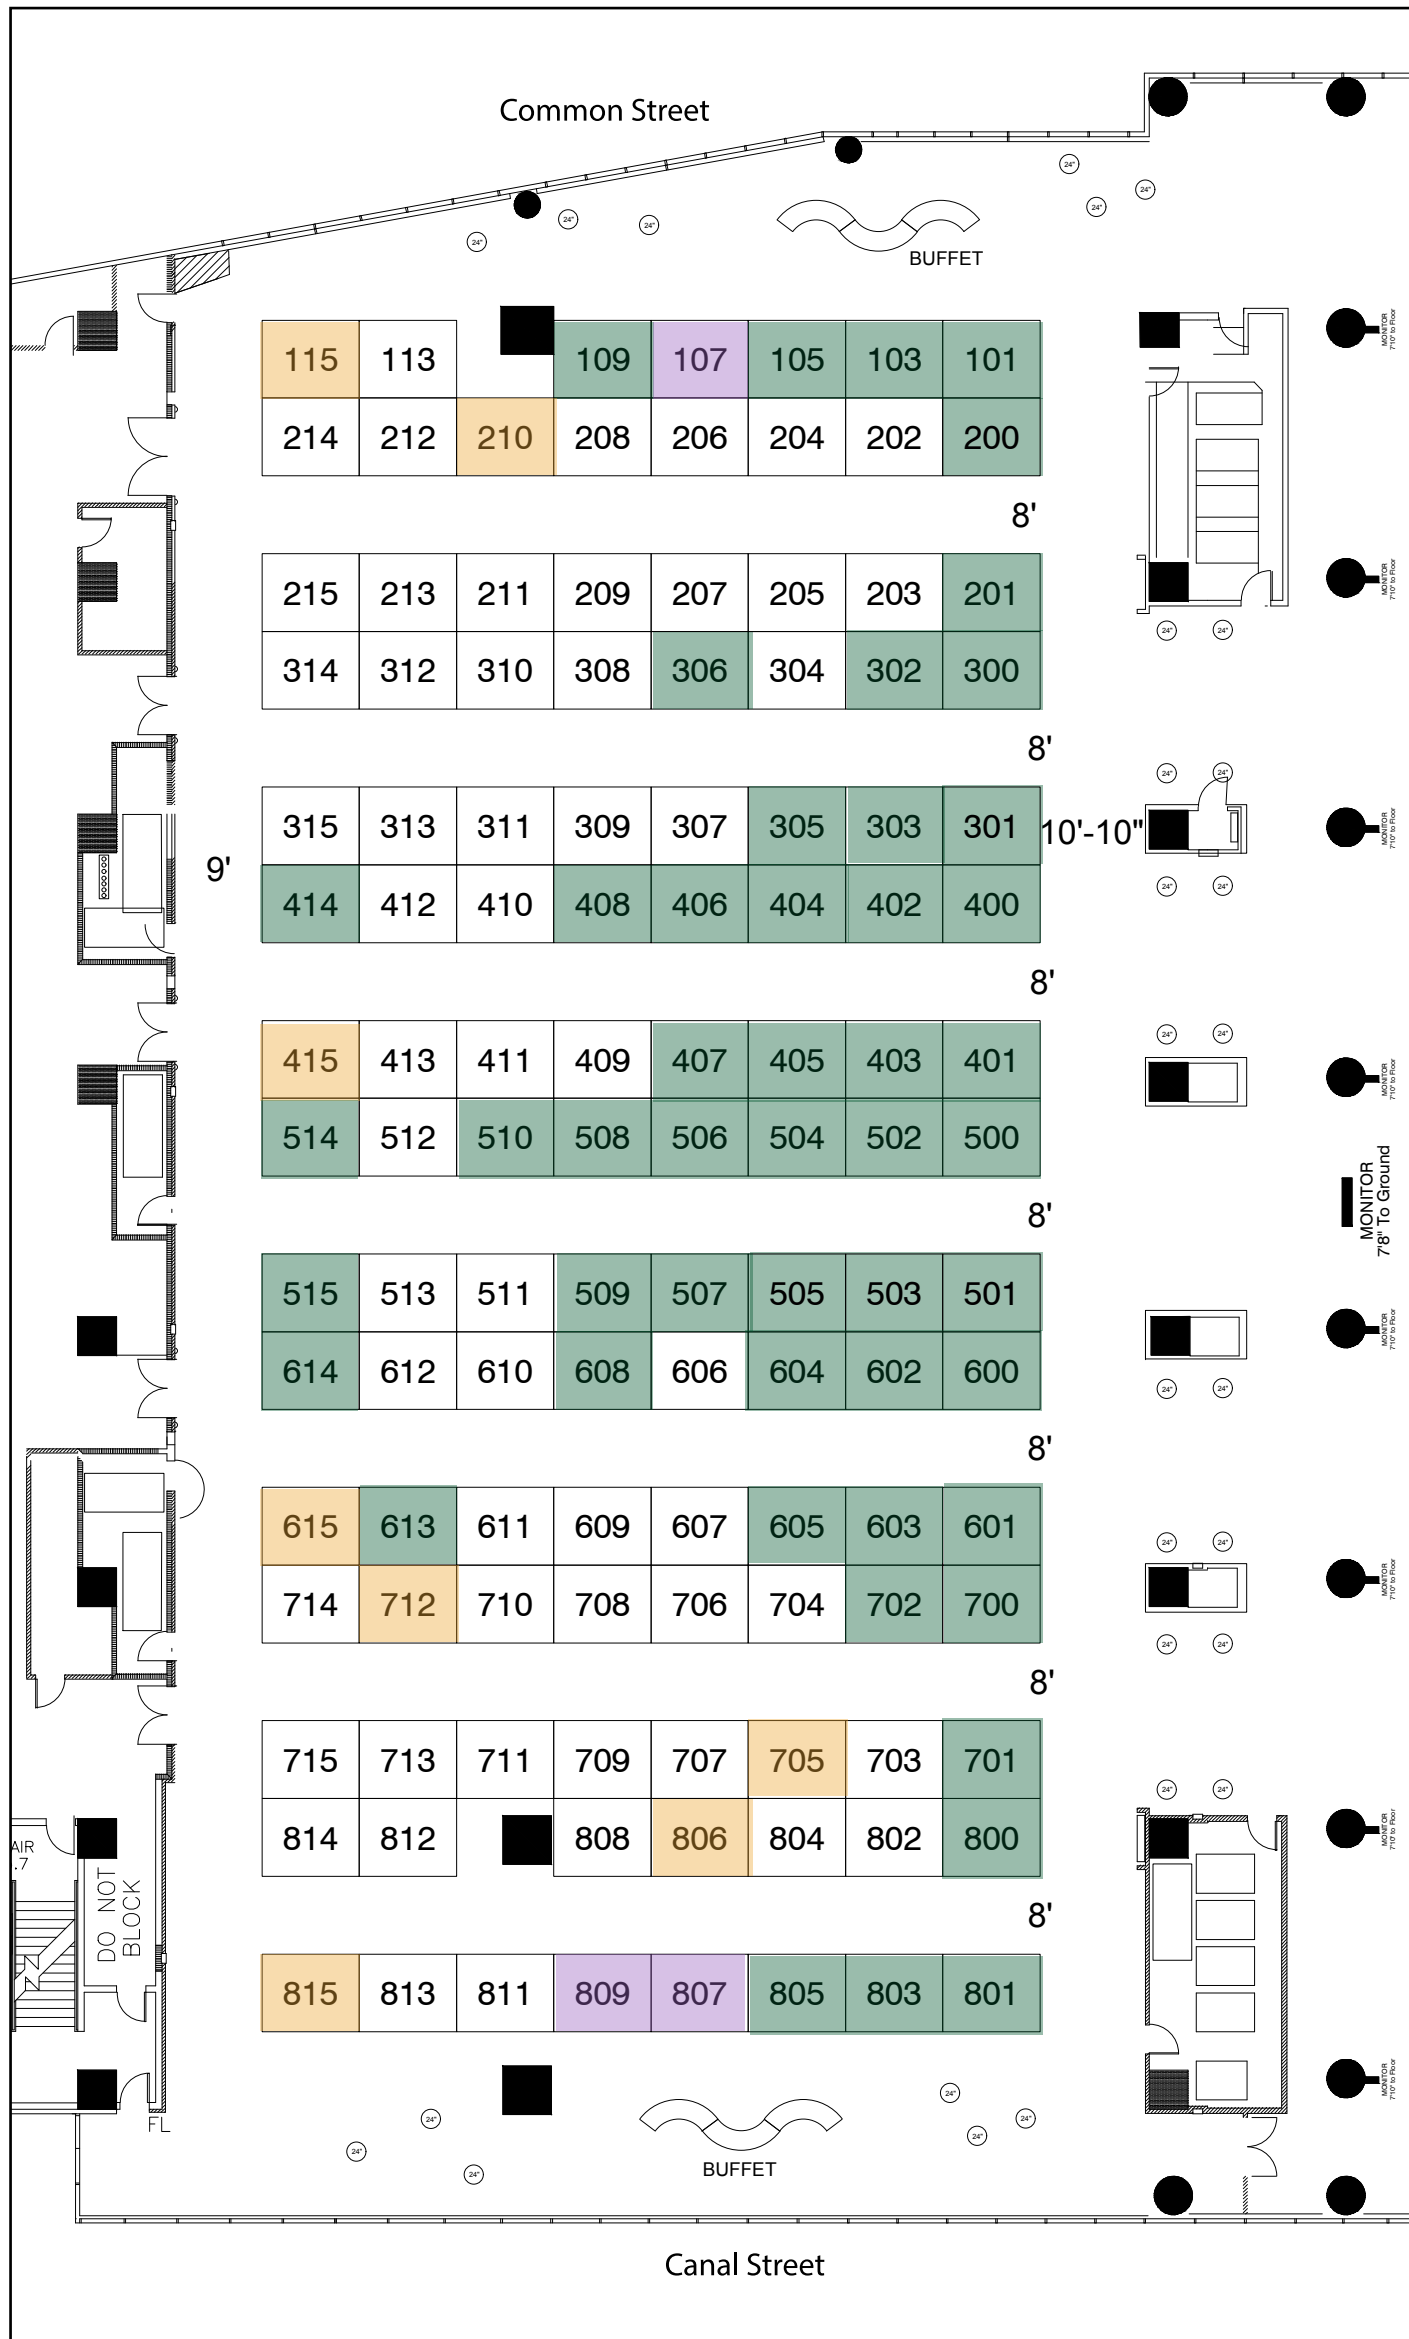

2019 NHLA ANNUAL CONVENTION & EXHIBIT SHOWCASE

OCTOBER 2-4, 2019

SHERATON NEW ORLEANS HOTEL | NEW ORLEANS, LOUISIANA

- 101 Breeze Dried, Inc.
- 103 LiTS LLC
- 105 A.W. Stiles Contractors, Inc.
- 107
- 109 Corley Manufacturing, Co.
- 113
- 115