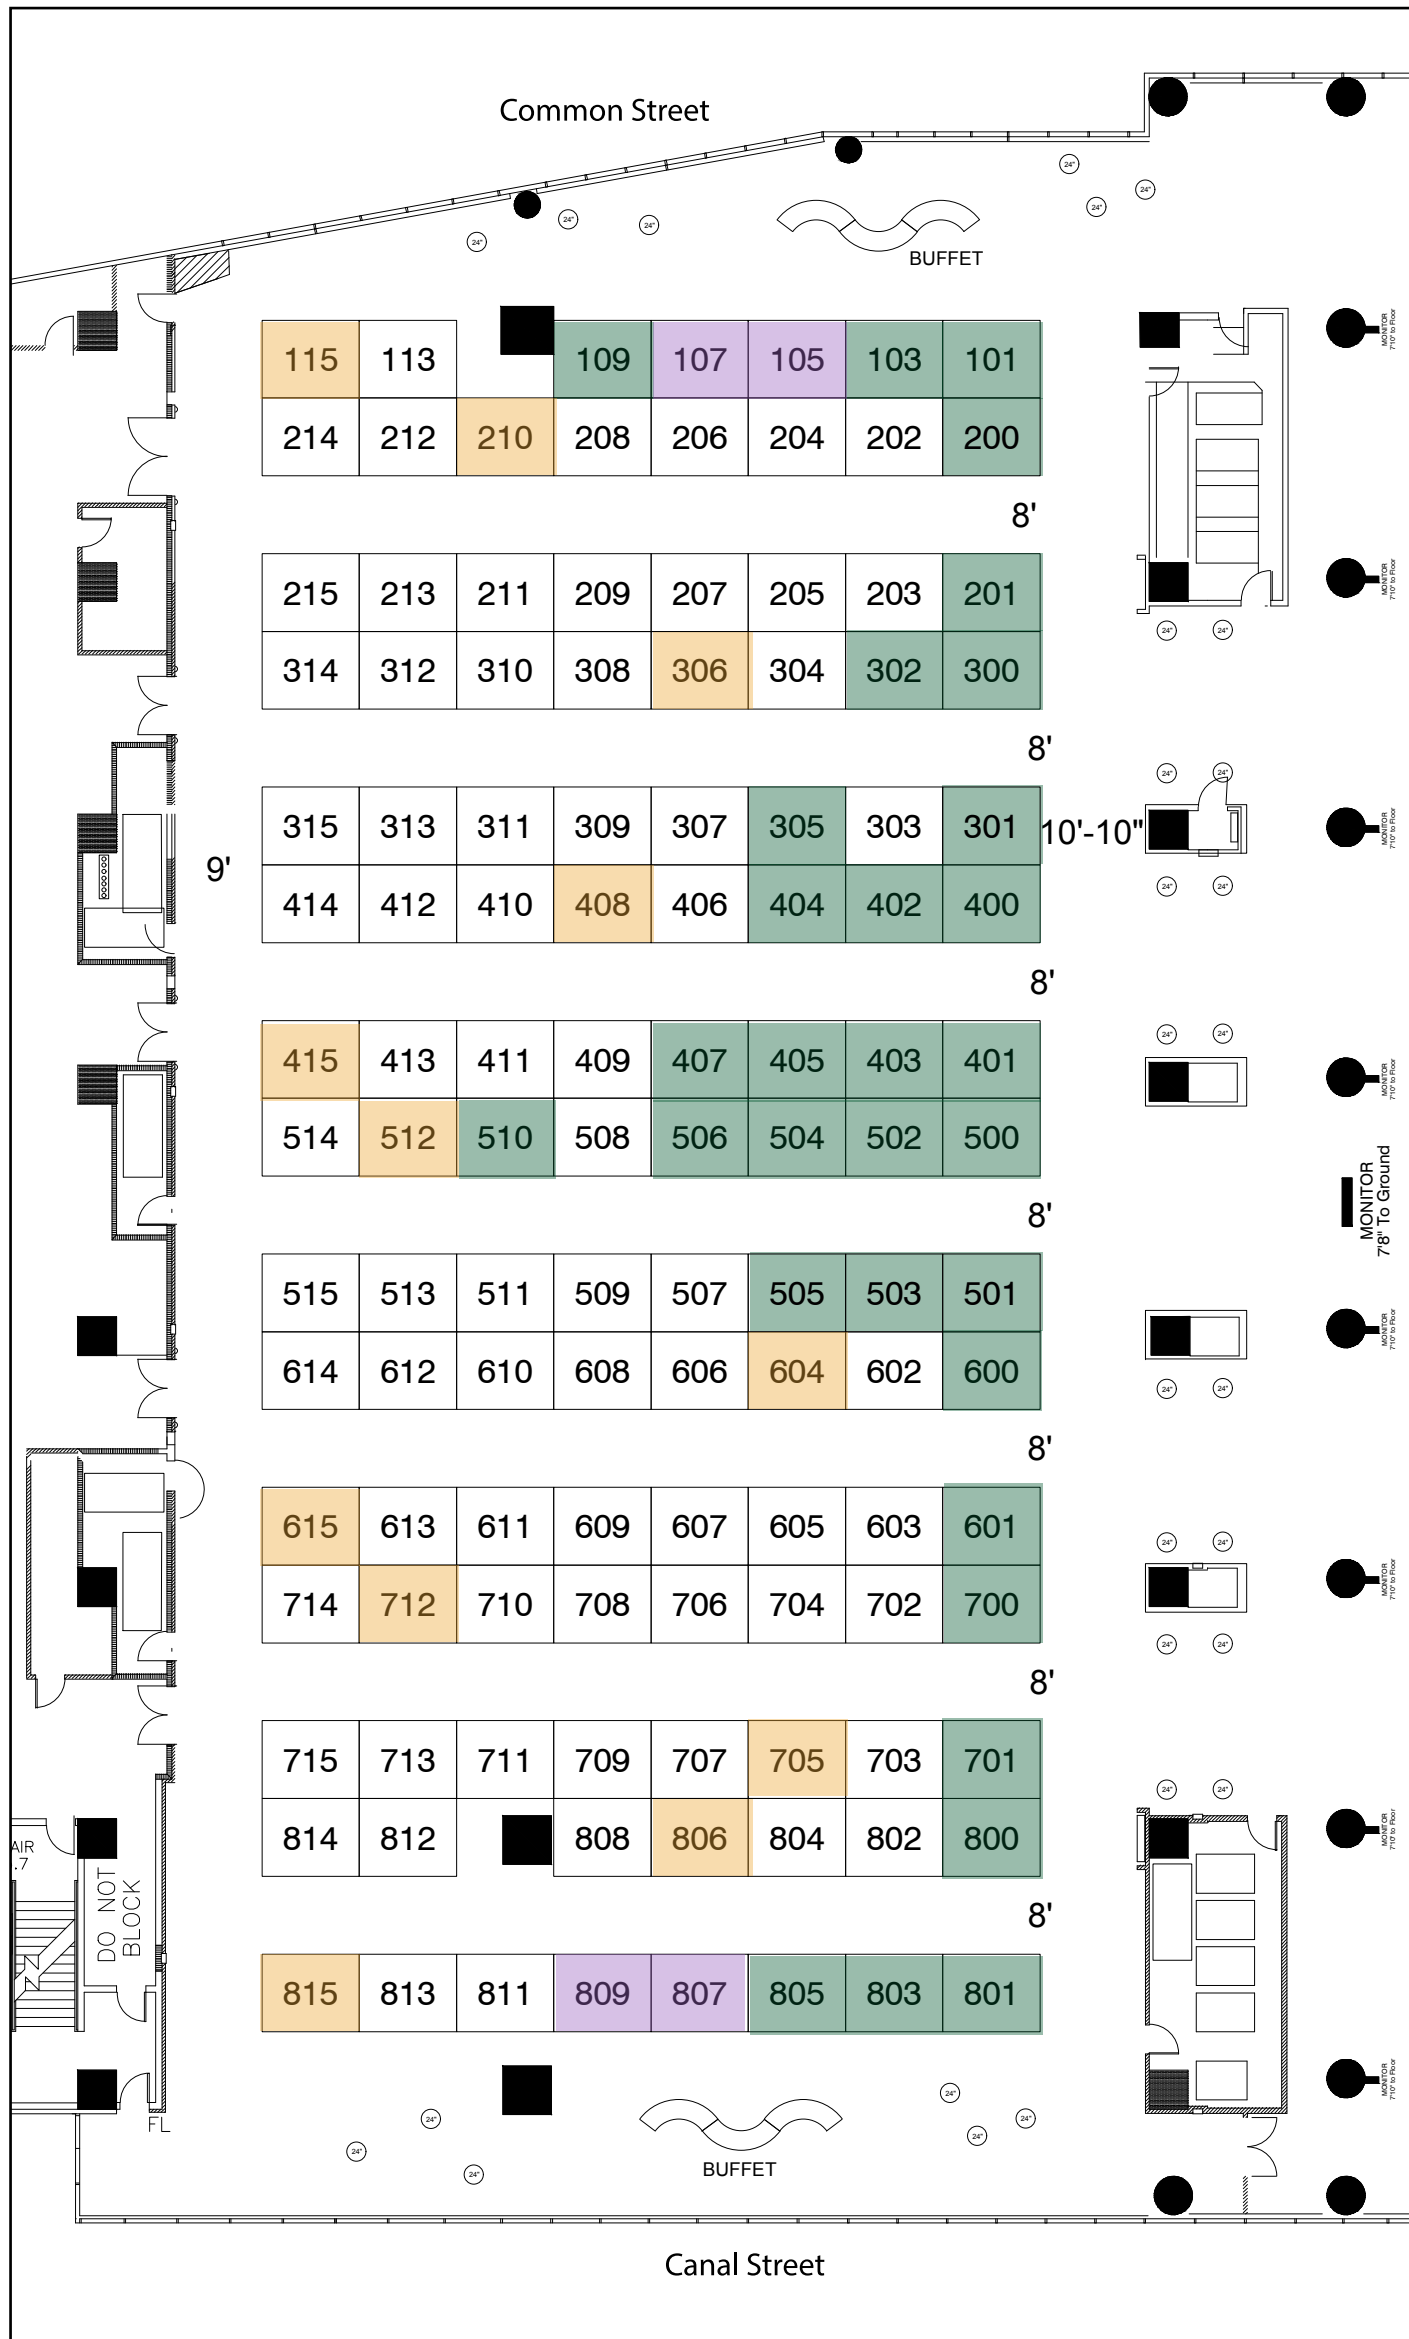

# 2019 NHLA ANNUAL CONVENTION & EXHIBIT SHOWCASE

## OCTOBER 2-4, 2019

SHERATON NEW ORLEANS HOTEL | NEW ORLEANS, LOUISIANA

- 101 Breeze Dried, Inc.
- 103 National Hardwood Magazine
- 105
- 107
- 109 Corley Manufacturing, Co.
- 113
- 115

- 200 Froedge Machine & Supply, Co.
- 201-300 T. S. Manufacturing
- 202
- 203
- 204
- 205
- 206
- 207
- 208
- 209
- 210
- 211
- 212
- 213
- 214
- 215